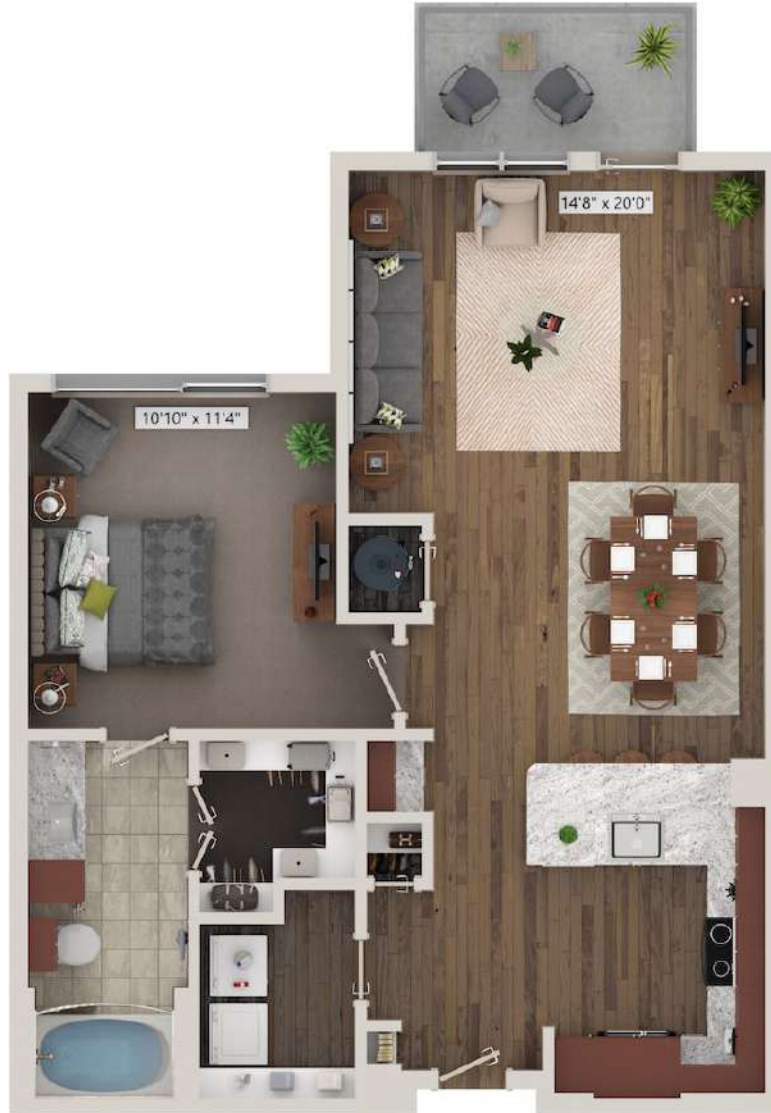

A8.1

1 BED / 1 BATH

783

SQ. FT.

4527 N Lamar Blvd | Austin, TX 78751

www.liveatecho.com

Floorplans are artist's rendering. All dimensions are approximate. Actual product and specifications may vary in dimension or detail. Not all features are available in every rental home. Prices and availability are subject to change. Please see a representative for details.