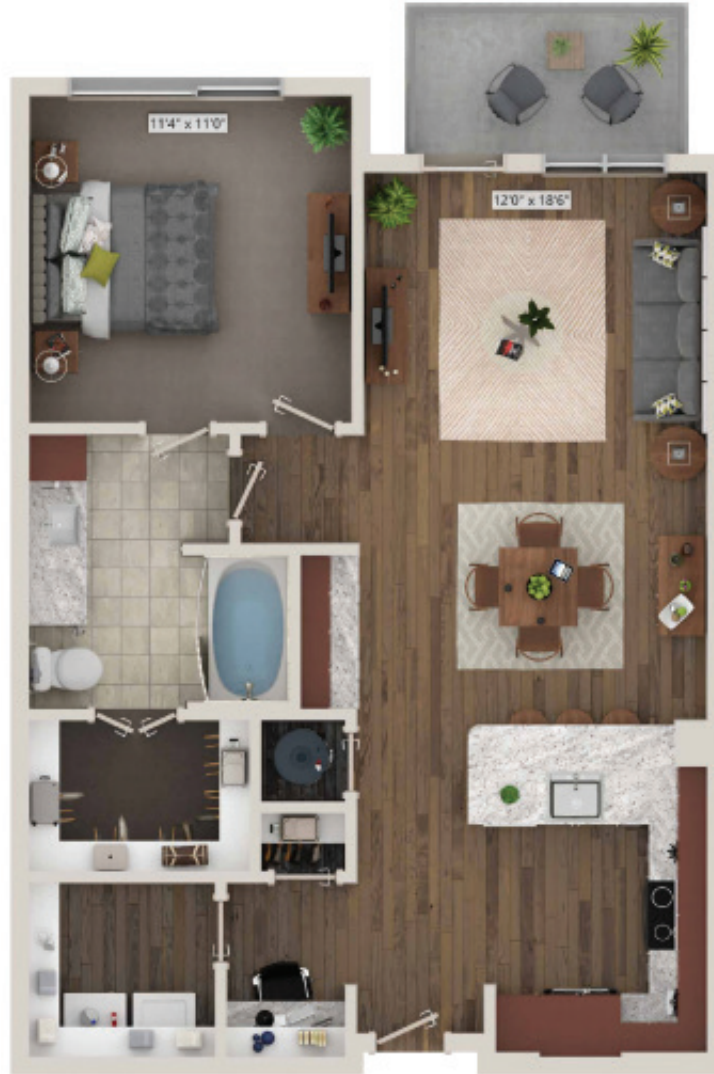

A5

1 BED / 1 BATH

792

SQ. FT.

echo

4527 N Lamar Blvd | Austin, TX 78705

www.liveatecho.com

Floor plans are artist's rendering. All dimensions are approximate. Actual product and specifications may vary in dimension or detail. Not all features are available in every rental home. Prices and availability are subject to change. Rent is based on monthly frequency. Additional fees may apply, such as but not limited to package delivery, trash, water, amenities, etc. Deposits vary. Please see a representative for details.