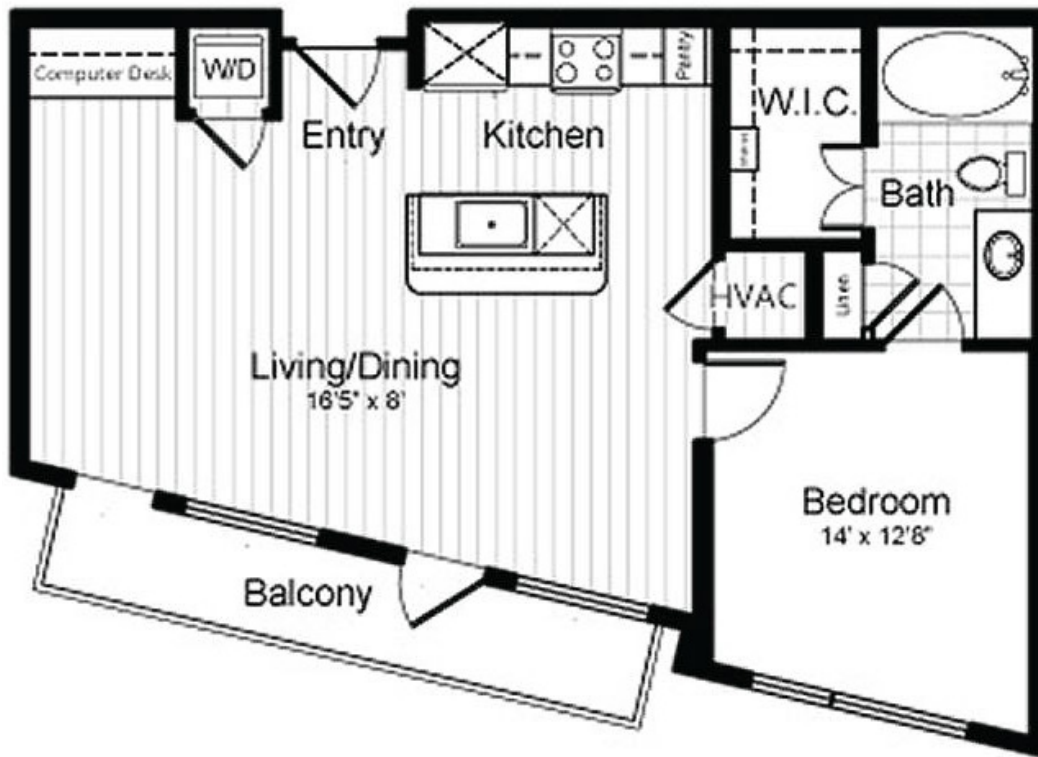

A4

1 BED / 1 BATH

840

SQ. FT.

echo

4527 N Lamar Blvd | Austin, TX 78751

855-410-1308 | www.liveatecho.com

All dimensions and square footages are approximate