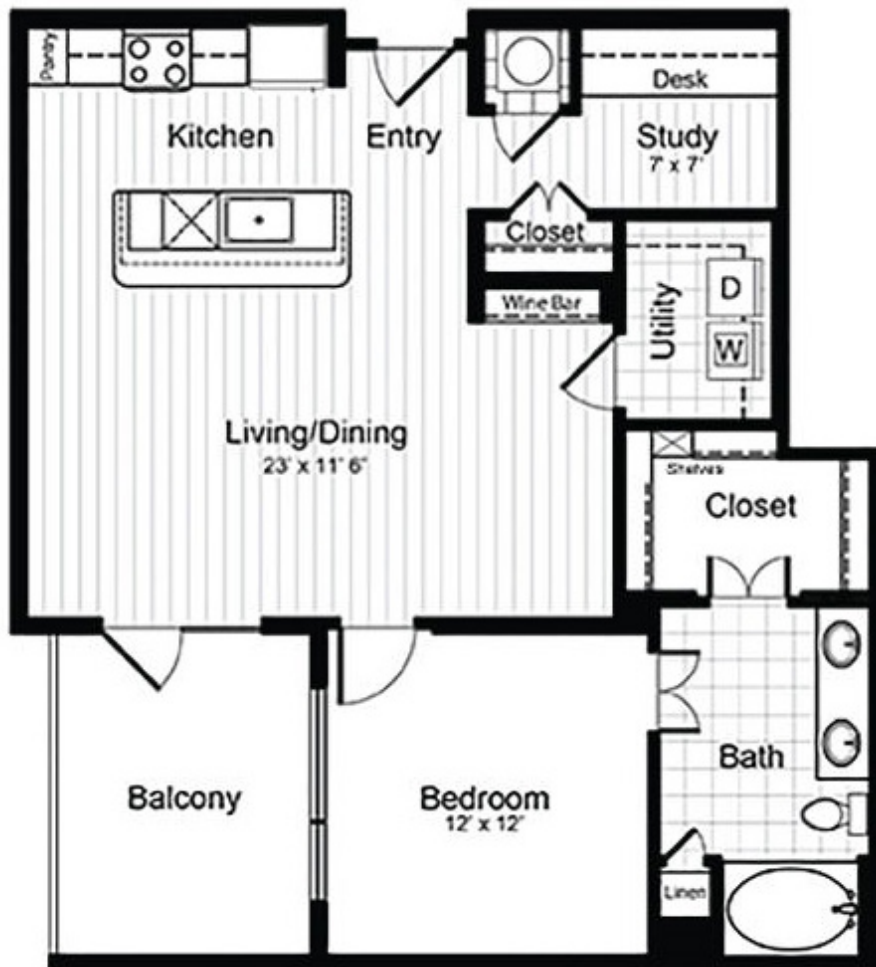

A11

1 BED / 1 BATH

1040
SQ. FT.

echo

4527 N Lamar Blvd | Austin, TX 78751

855-410-1308 | www.liveatecho.com

All dimensions and square footages are approximate