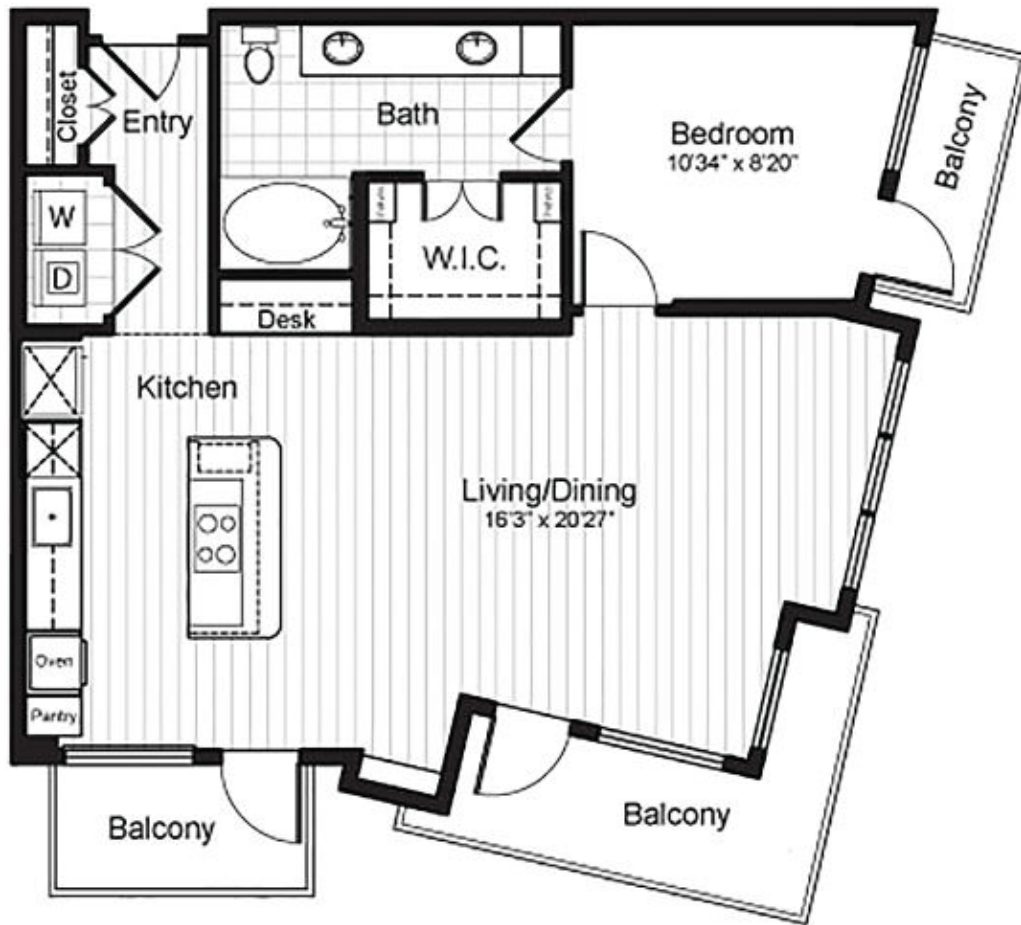

# A10

1 BED / 1 BATH

1135  
SQ. FT.

echo

4527 N Lamar Blvd | Austin, TX 78751

855-410-1308 | [www.liveatecho.com](http://www.liveatecho.com)

All dimensions and square footages are approximate