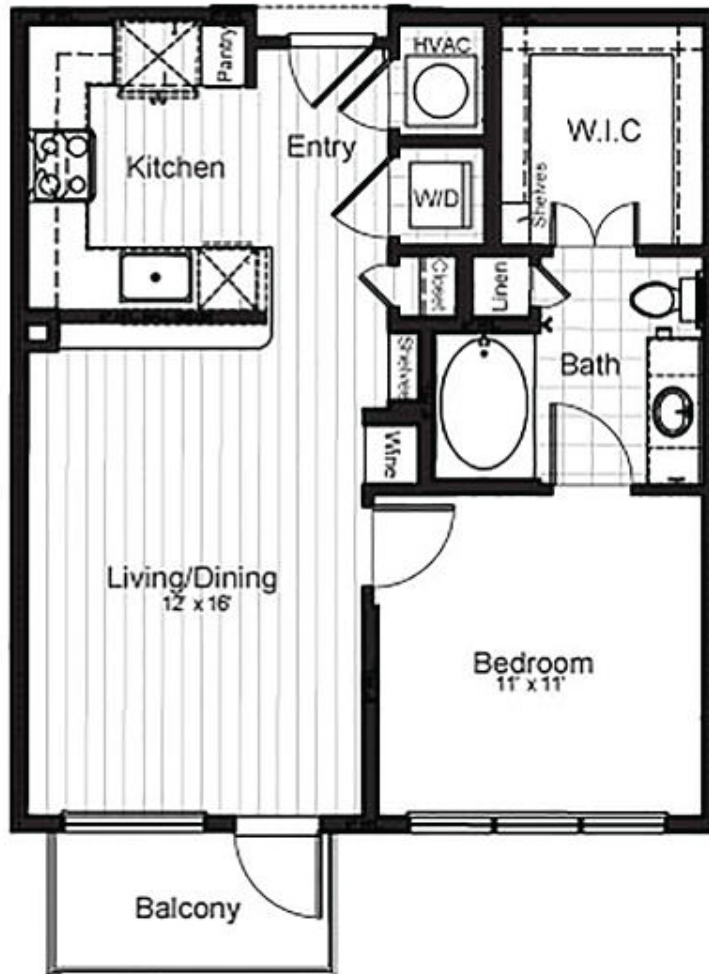

A1

1 BED / 1 BATH

729

SQ. FT.

echo

4527 N Lamar Blvd | Austin, TX 78751

855-410-1308 | www.liveatecho.com

All dimensions and square footages are approximate